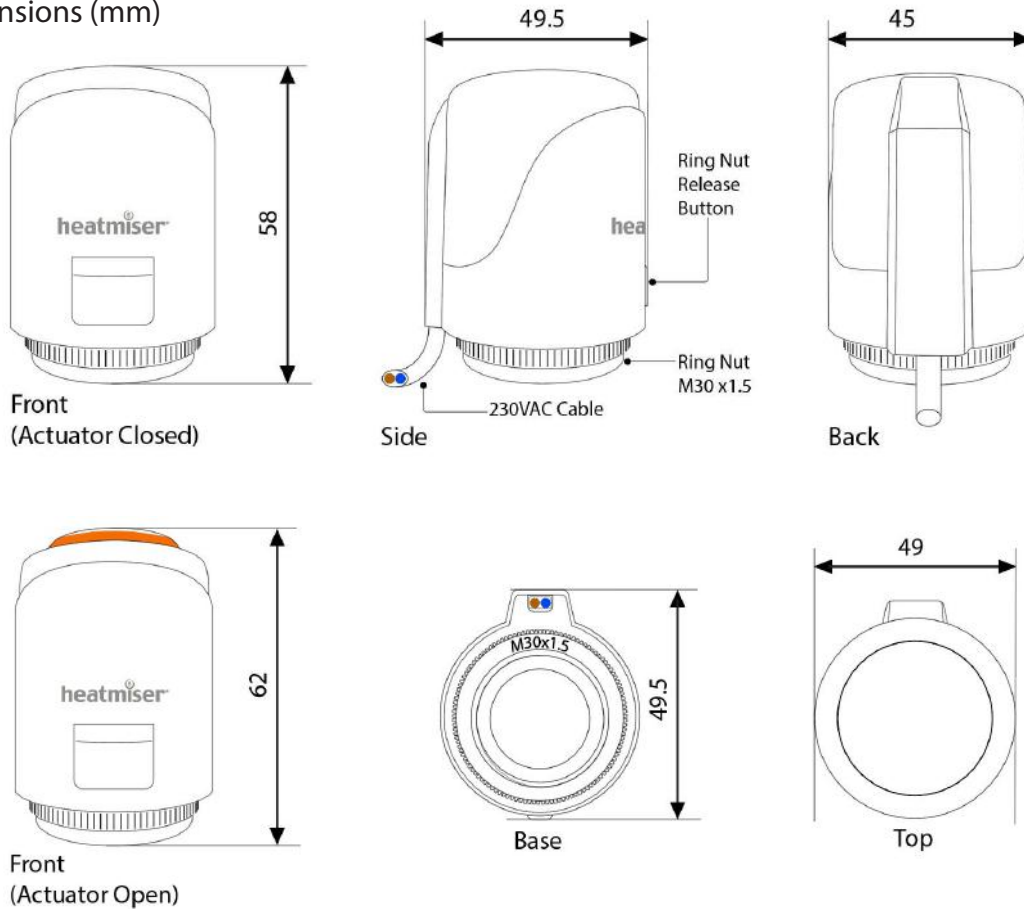

Accessories

Model: TA230

Power	230VAC
Consumption	2W
IP Protection	IP54
Stroke	3.5mm +/- 0.5
Valve Connection	Threaded Ring nut M30 x1.5
Opening Time	Start: 120 Seconds Finish: 180 Seconds
Weight	127g

Product Dimensions (mm)

Wiring Diagram